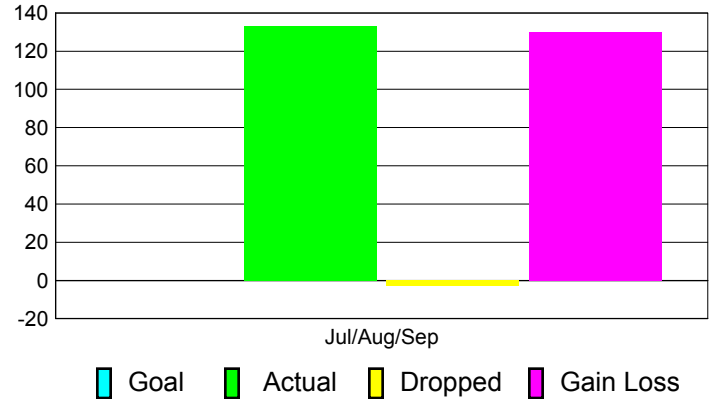

Membership Results 2012-2013

Goal, New, Dropped, Gain/Loss