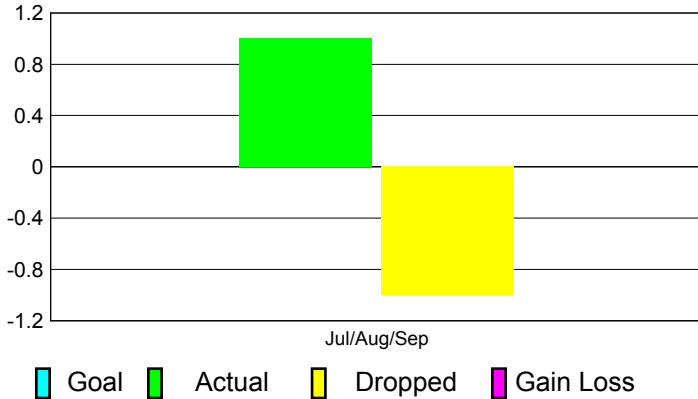

2012-2013 GMT Reports for District (or Undistricted) **District 387**

GMT: **PAUL CHOR HO FAN**

Location: **CHINA**

GMT CA: **5**

CLUBS

**Club Results
2012-2013**

**Clubs
2011-2012**

Month	New Club Goal	Actual New Clubs	Actual Dropped Clubs	Gain/Loss of Clubs	Gain/Loss of Clubs
Jul/Aug/Sep		1	-1	0	0
Totals		1	-1	0	0

Club Results 2012-2013

Goal, New, Dropped, Gain/Loss

Comparison of Club Gain/Loss

Current Year Compared to the Previous Year

YTD Status Quo Clubs 2012-2013

Status Quo Clubs Compared to Status Quo Members

MEMBERSHIP