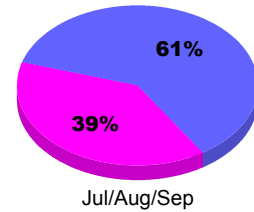

**Membership Results
2012-2013**

**Membership
2011-2012**

Month	Net Memb Goal	Actual New Memb	Actual Dropped Memb	Gain/Loss of Memb	Gain/Loss of Memb
Jul/Aug/Sep		133	-3	130	1
Totals		133	-3	130	1

Membership Results 2012-2013

Goal, New, Dropped, Gain/Loss

Comparison of Membership Gain/Loss

Current Year Compared to the Previous Year

Gender Comparison 2012-2013

Male Female